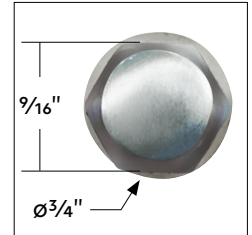

Stainless Steel Air Cleaner Nut Set With 5/16"-18 Thread (Card of 4)

- Highly polished 304 premium grade stainless steel for durability and shine
- Inside thread 5/16"-18
- Sold as a set of four

31000 SS Air Cleaner Nut Set 4 Pc. / Card

BACK IN STOCK

3" Round Fuzzy 8-Ball (Pair)

- Soft and fuzzy 3" diameter classic lucky 8-balls
- Hang them on the rear view mirror or on the handle bar

70204 3" Round Fuzzy 8-Ball 1 Pc. / Pair

8-1/2" 430 Stainless Steel Convex Mirror With LED - Passenger

- 430 stainless steel for durability and shine
- Quality convex mirror glass for wide angle vision
- Large amber LED turn signal light mounted on housing
- LED directional arrow for safety and visibility when changing lanes (wiring required)
- Included with attached 7' long wiring lead
- Easy to install with included stainless steel mounting bracket and pivoting arm
- Passenger side application, driver side available Item #86503

86504 Passenger 1 Pc. / Cbox