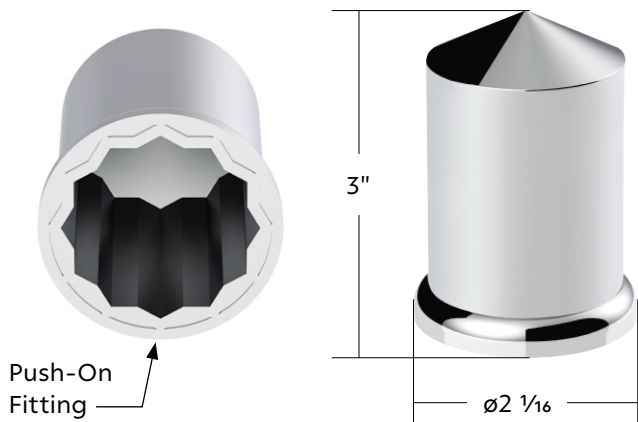

BACK IN STOCK

1-1/2" X 3" Chrome Plastic Pointed Nut Cover - Push-On (Bulk)

- Beautiful chrome plated finish w/ triple chrome plating process
- Quality plastic injection molded
- Designed to cover up and hide the lug nut flange washer
- Shipped in single, bulk

10011B Chrome Plastic Pointed Nut Cover 1 Pc. / Bulk