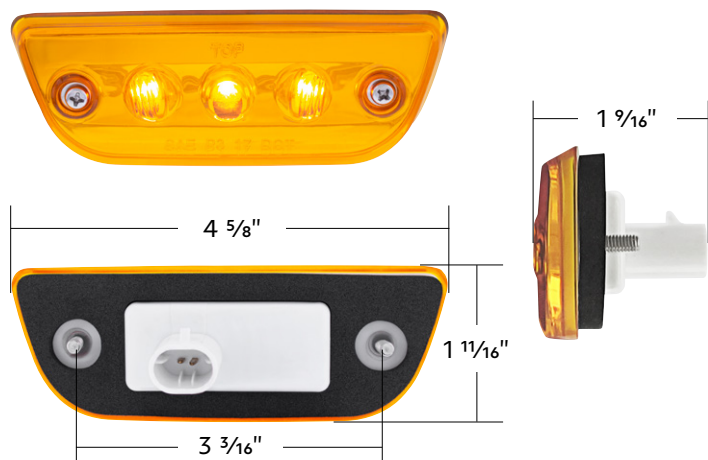

3 LED Cab Light

2013-2021 Peterbilt 579 & Kenworth T680

- Bright LEDs behind quality polycarbonate lens
- Direct plug-n-play with OE style electrical terminal
- Includes screws and foam gasket pad for mounting and installation
- DOT/SAE P3, FMVSS 108

36808 Amber LED/Amber Lens

1 Pc. / Card