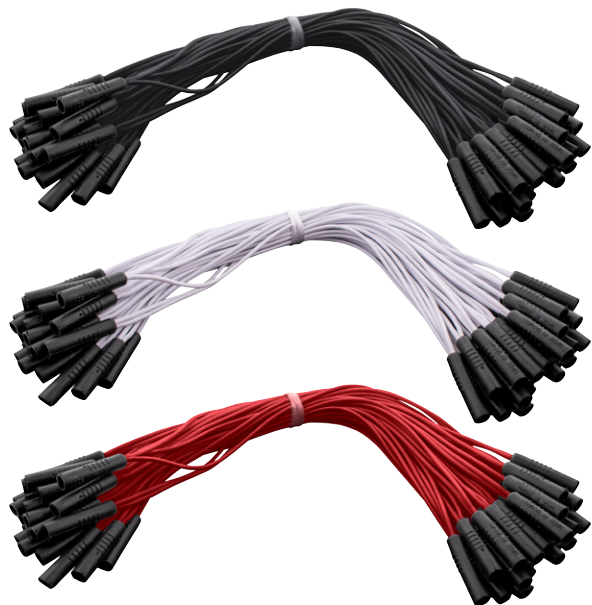

### 0.180" Female Plug Wire Harness With 50 Plugs-6" Lead (Bulk)

- 50 common 0.180" female bullet plugs
- Bullet plugs are 1-3/8" long
- 6" wire leads between plugs

34185B	6" Lead	Black	1 Pc. / Bulk
34186B	6" Lead	White	1 Pc. / Bulk
34187B	6" Lead	Red	1 Pc. / Bulk