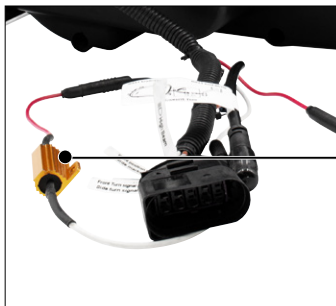

35889	Driver	Chrome	1 Pc. / Cbox
35890	Passenger	Chrome	1 Pc. / Cbox
35891	Driver	Blackout	1 Pc. / Cbox
35892	Passenger	Blackout	1 Pc. / Cbox

Removable Load Resistor