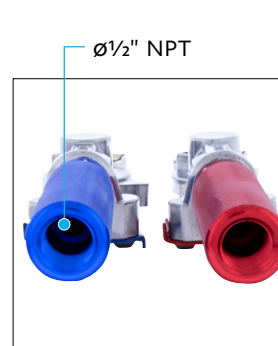

Gladhand With Extension Grips (Pair)

- Helps prevent air line kinking
- Color coded handles for ease of use
- Cylindrical aluminum extension grips with 1/2" NPT threads
- Easy to grip textured design
- Anodized coating for corrosion resistance
- Assembled with seals to prevent air leaks
- Fits most trucks and trailers

90634	Gladhand With Extension Grips (Pair)	2 Pc. / Pair