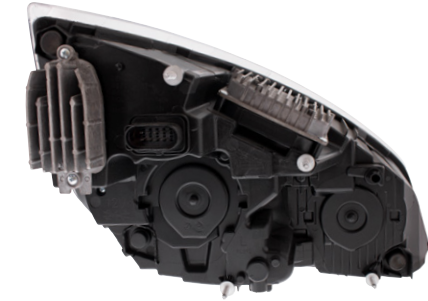

## High Power 45 LED Headlight With Sequential Turn Signal

**2013-2021 Kenworth T680**

- Bright LED low beam and high beam headlight
- 9 amber LED turn signal with sequential operation
- 24 LED marker light
- Easy plug-in design, plugs into existing headlight wiring harness
- Low Beam: 1500 lumens, 32W, 12V DC
- High Beam: 1800 lumens, 34W, 12V DC
- Removable load resistor pre-installed
- DOT/SAE, FMVSS 108

### High Power Blackout LED Headlight

**2018-2023 Freightliner Cascadia**

- Quality injection molded polycarbonate lens
- Easy installation, simply plugs into existing factory LED equipped wiring harness connector
- Not for use with trucks originally equipped with halogen headlights
- Low beam: 1400 lumens, 17W, 12V DC
- High beam: 2650 lumens, 31W, 12V DC
- DOT/SAE, FMVSS 108

### LED Headlight W/ LED Light Bar & Turn Signal

**2006-2017 International Prostar**

- Polycarbonate lens sonically sealed to housing
- Full LED high and low beam headlight
- Bright LED light bar and turn signal
- Easy connection, plugs into existing wiring harness
- Low Beam: 2000 lumens, 6000K, 21W, 12V DC
- High beam: 2400 lumens, 6000K, 42W, 12V DC
- DOT/SAE, FMVSS 108