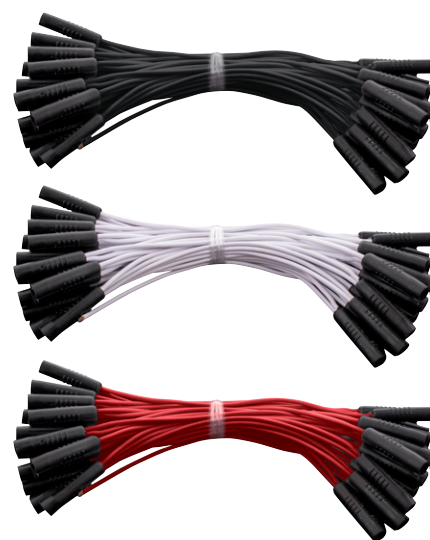

0.180" Female Plug Wire Harness With 50 Plugs-6" Lead (Bulk)

- 50 common 0.180" female bullet plugs
- Bullet plugs are 1-3/8" long
- 6" wire leads between plugs

34185B	6" Lead	Black	1 Pc. / Bulk
34186B	6" Lead	White	1 Pc. / Bulk
34187B	6" Lead	Red	1 Pc. / Bulk