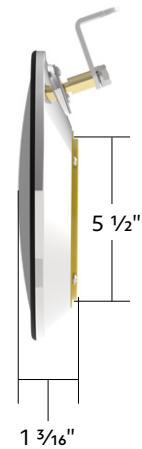

3" Round Fuzzy 8-Ball (Pair)

- Soft and fuzzy 3" diameter classic lucky 8-balls
- Hang them on the rear view mirror or on the handle bar

70204 3" Round Fuzzy 8-Ball 1 Pc. / Pair