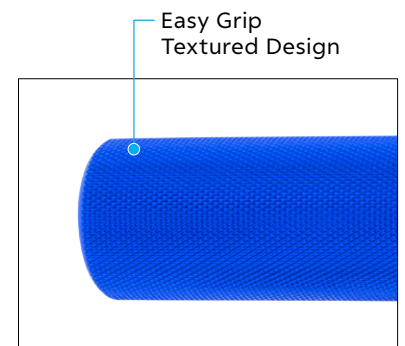

Gladhand With Extension Grips (Pair)

- Helps prevent air line kinking
- Color coded handles for ease of use
- Cylindrical aluminum extension grips with 1/2" NPT threads
- Easy to grip textured design
- Anodized coating for corrosion resistance
- Assembled with seals to prevent air leaks
- Fits most trucks and trailers

90634	Gladhand With Extension Grips (Pair)	2 Pc. / Pair