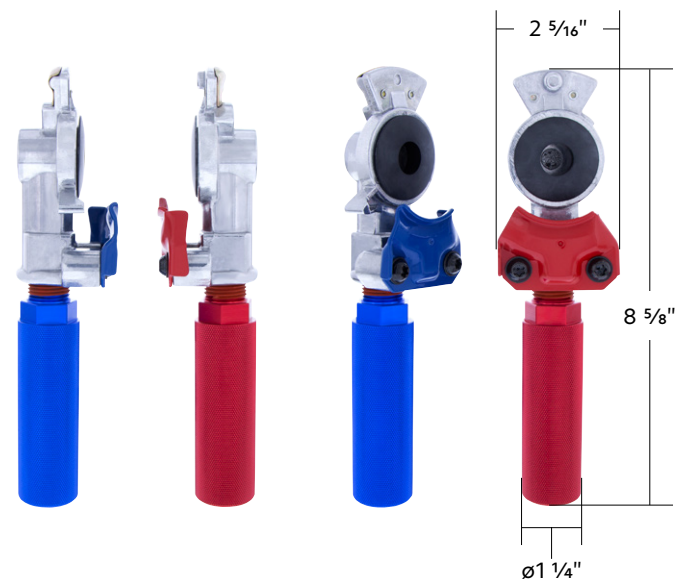

18" Matte Black 4 Spoke Steering Wheels With Horn Bezel & Button

- 18" wood rim steering wheels w/ matte black iron spokes
- Includes quality matte black zinc alloy horn bezel & horn button
- Comfortable finger grips on back edge of rim
- Fits all commercial 3 bolt hubs, sold separately
- Install instructions available online as digital download

88185	Gloss Black Steering Wheel	1 Pc. / Cbox
88186	Wood Grain Steering Wheel	1 Pc. / Cbox

Gladhand With Extension Grips (Pair)

- Helps prevent air line kinking
- Color coded handles for ease of use
- Cylindrical aluminum extension grips with 1/2" NPT threads
- Easy to grip textured design
- Anodized coating for corrosion resistance
- Assembled with seals to prevent air leaks
- Fits most trucks and trailers

90634	Gladhand With Extension Grips (Pair)	2 Pc. / Pair