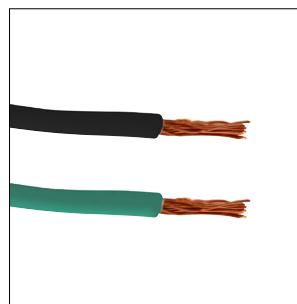

3 LED Cab Light

2013-2021 Peterbilt 579 & Kenworth T680

- Bright LEDs behind quality polycarbonate lens
- Direct plug-n-play with OE style electrical terminal
- Includes screws and foam gasket pad for mounting and installation
- DOT/SAE P3, FMVSS 108

36808 Amber LED/Amber Lens

1 Pc. / Card