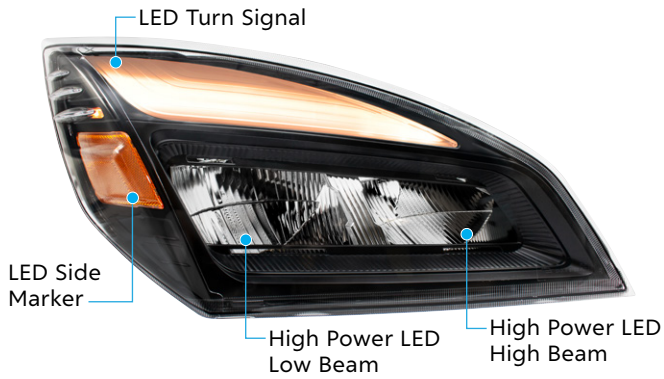

## High Power 45 LED Headlight With Sequential Turn Signal

**2013-2021 Kenworth T680**

- Bright LED low beam and high beam headlight
- 9 amber LED turn signal with sequential operation
- 24 LED marker light
- Easy plug-in design, plugs into existing headlight wiring harness
- Low Beam: 1500 lumens, 32W, 12V DC
- High Beam: 1800 lumens, 34W, 12V DC
- Removable load resistor pre-installed
- DOT/SAE, FMVSS 108

### High Power Blackout LED Headlight

**2018-2023 Freightliner Cascadia**

- Quality injection molded polycarbonate lens
- Easy installation, simply plugs into existing factory LED equipped wiring harness connector
- Not for use with trucks originally equipped with halogen headlights
- Low beam: 1400 lumens, 17W, 12V DC
- High beam: 2650 lumens, 31W, 12V DC
- DOT/SAE, FMVSS 108

### LED Headlight W/ LED Light Bar & Turn Signal

**2006-2017 International Prostar**

- Polycarbonate lens sonically sealed to housing
- Full LED high and low beam headlight
- Bright LED light bar and turn signal
- Easy connection, plugs into existing wiring harness
- Low Beam: 2000 lumens, 6000K, 21W, 12V DC
- High beam: 2400 lumens, 6000K, 42W, 12V DC
- DOT/SAE, FMVSS 108