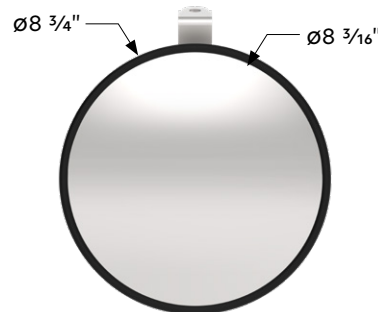

3" Round Fuzzy 8-Ball (Pair)

- Soft and fuzzy 3" diameter classic lucky 8-balls
- Hang them on the rear view mirror or on the handle bar

70204 3" Round Fuzzy 8-Ball 1 Pc. / Pair