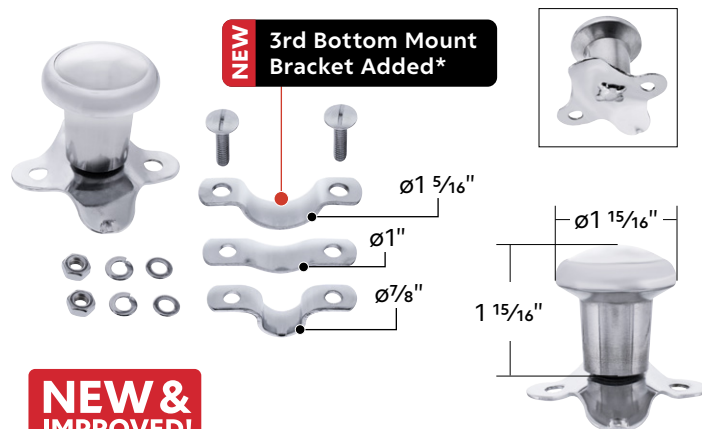

### 0.180" Female Plug Wire Harness With 50 Plugs-6" Lead (Bulk)

- 50 common 0.180" female bullet plugs
- Bullet plugs are 1-3/8" long
- 6" wire leads between plugs

34185B	6" Lead	Black	1 Pc. / Bulk
34186B	6" Lead	White	1 Pc. / Bulk
34187B	6" Lead	Red	1 Pc. / Bulk

### 0.180" Female Plug Wire Harness With 50 Plugs-12" Lead (Bulk)

- 50 common 0.180" female bullet plugs
- Bullet plugs are 1-3/8" long
- 12" wire leads between plugs

<b>34188B</b>	12" Lead	Black	1 Pc. / Bulk
<b>34189B</b>	12" Lead	White	1 Pc. / Bulk
<b>34190B</b>	12" Lead	Red	1 Pc. / Bulk